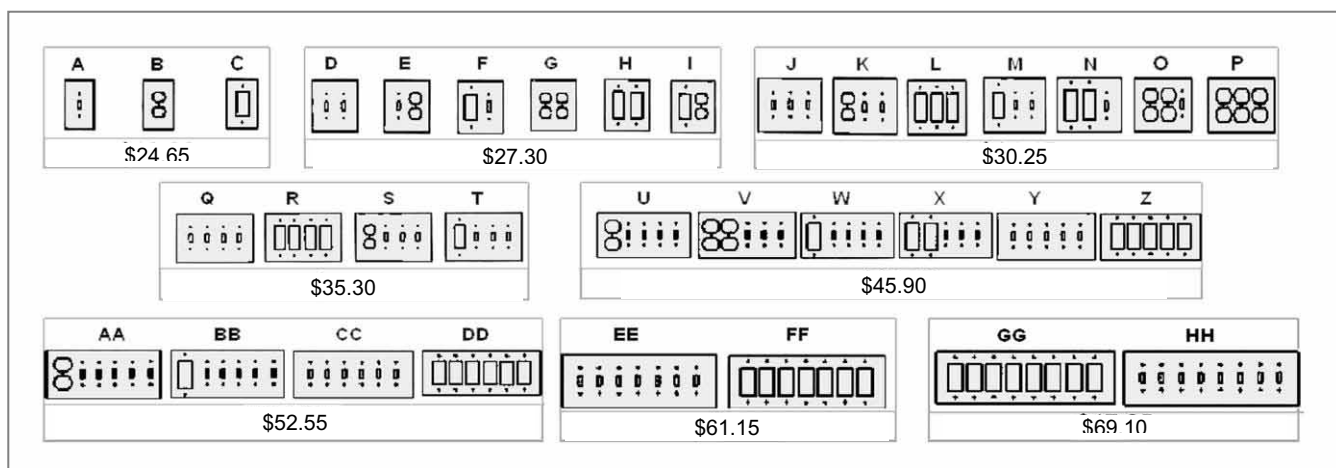

Anne at Home

Switchplates and Outlet Covers

34 Configurations - 38 finishes

Exclusive Pewter Designs

5001 Button	5007 Chamberlain
5002 Corinthia	5008 FleurDiLis
5003 Hammerhein	5009 Grapes
5004 Oceanus	5018 Bamboo
5005 Roguery	5019 Pompeii
5006 Sonnet	5020 Oak