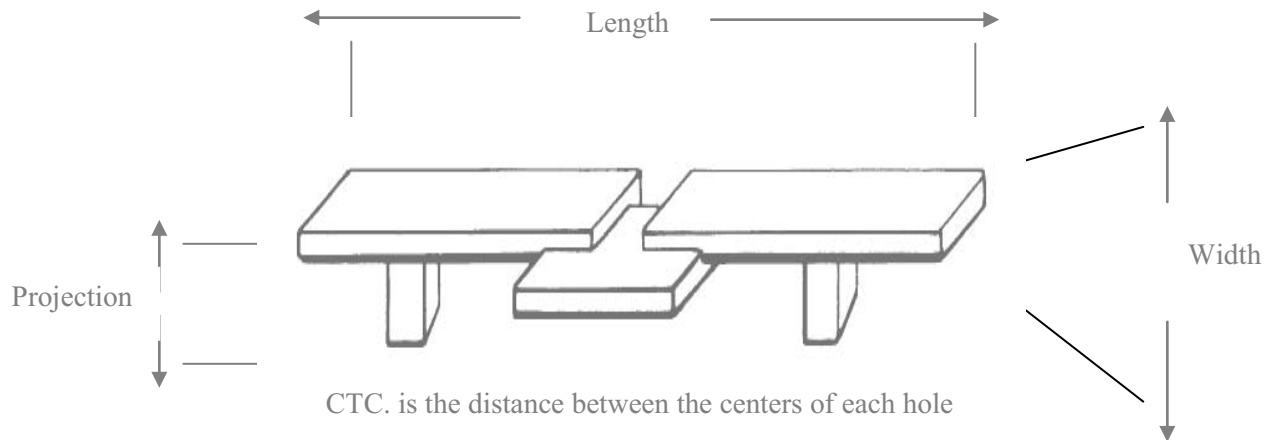

EXPLANATION OF ATTRIBUTES

Pulls are 3" CTC unless noted.

Pulls are indicated with (..).

Knobs are indicated with (.)

Standard 8/32" x 7/8" long screws included with all knobs (.) and pulls (..),

Matching screws included with all hooks and wall plates