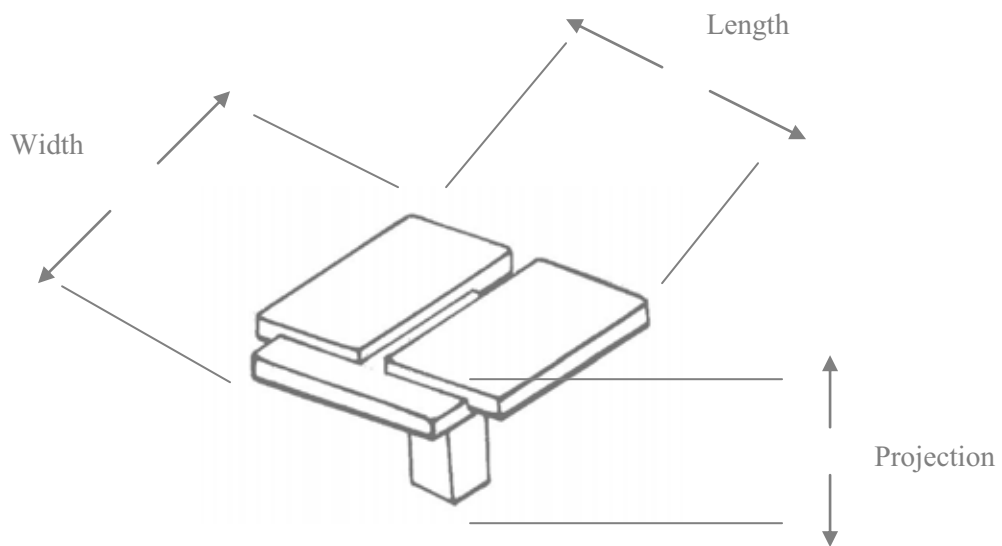

EXPLANATION OF ATTRIBUTES

Pulls are 3" CTC unless noted.

Pulls are indicated with (..).

Knobs are indicated with (.)

Standard 8/32" x 7/8" long screws included with all knobs (.) and pulls (..),

Matching screws included with all hooks and wall plates