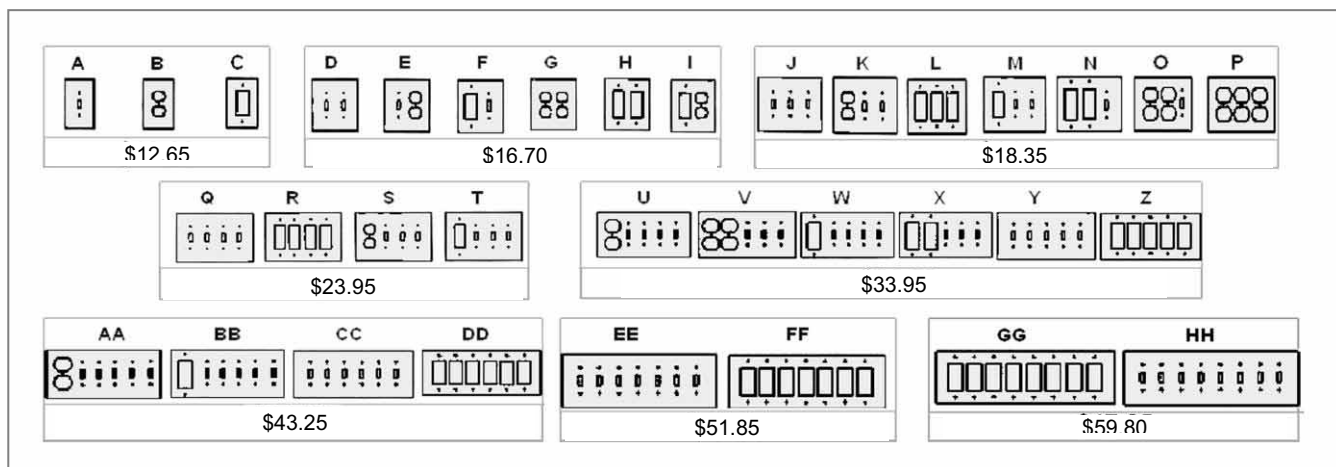

Anne at Home

Switchplates and Outlet Covers

34 Configurations - 38 finishes

Exclusive Pewter Designs

5001 Button	5007 Chamberlain
5002 Corinthia	5008 FleurDiLis
5003 Hammerhein	5009 Grapes
5004 Oceanus	5018 Bamboo
5005 Roguery	5019 Pompeii
5006 Sonnet	5020 Oak

Switchplate sizes:

One gang switch plates - 3 1/16" wide by 5 1/16" high	Five gang switch plates - 10 5/16" wide by 5 1/16" high
Two gang switch plates - 4 7/8" wide by 5 1/16" high	Six gang switch plates - 12 1/16" wide by 5 1/16" high
Three gang switchplates - 6 11/16" wide by 5 1/16" high	Seven gang switch plates - 13 7/8" wide by 5 1/16" high
Four gang switch plates - 8 1/2" wide by 5 1/16" high	Eight gang switch plates - 15 3/4" wide by 5 1/16" high

5000 Plain